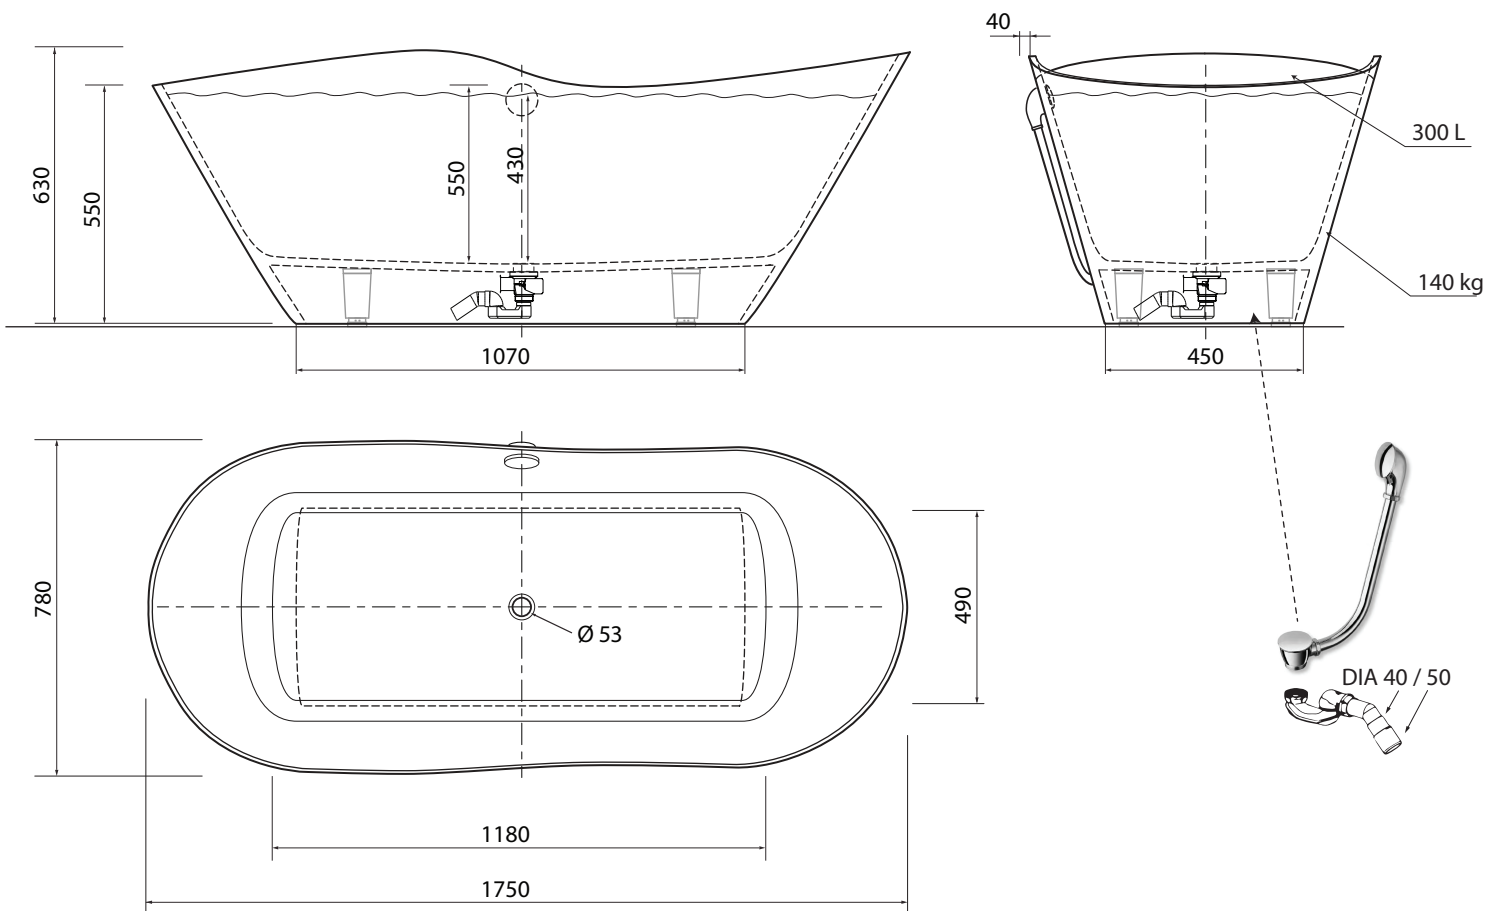

# Amida

aura™

Product size is subject to a size variance of +/- 0,5 %