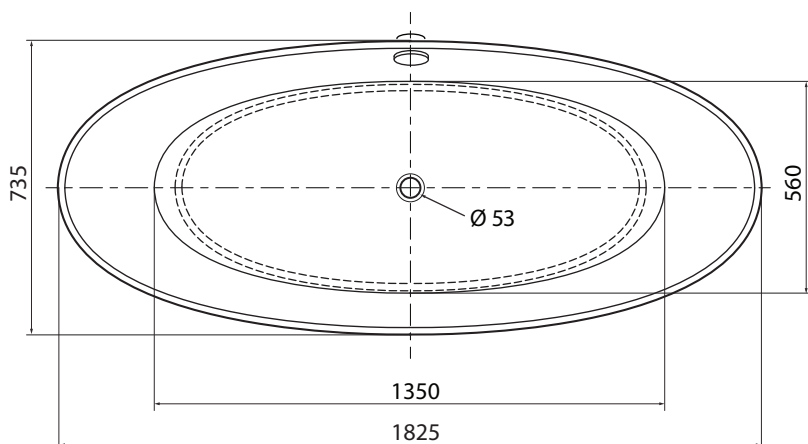

Cleone

aura™

Product size is subject to a size variance of +/- 0,5 %