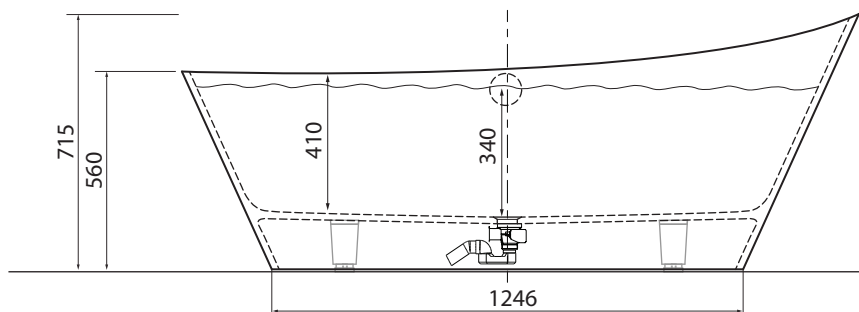

Cleone

aura™

Product size is subject to a size variance of +/- 0,5 %