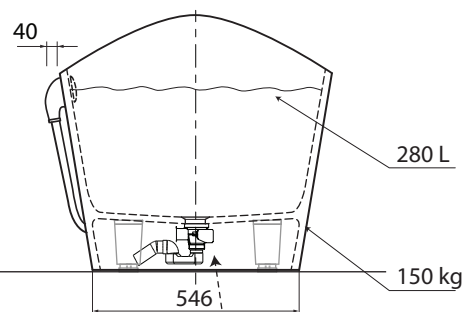

Cleone

aura™

Product size is subject to a size variance of +/- 0,5 %