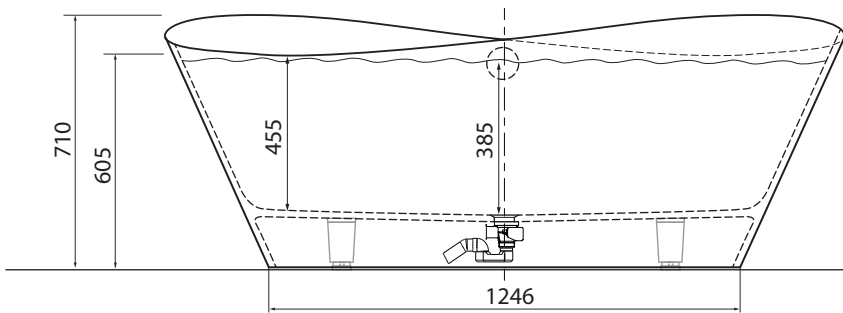

Iside

aura™

Product size is subject to a size variance of +/- 0,2 %