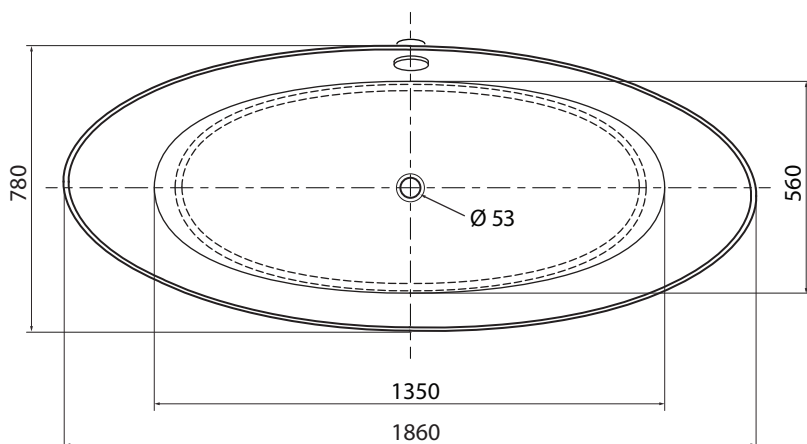

Iside

aura™

Product size is subject to a size variance of +/- 0,2 %