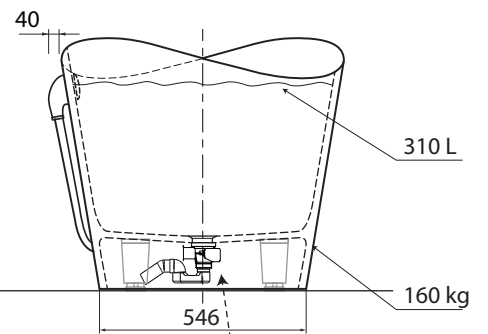

Iside

aura™

Product size is subject to a size variance of +/- 0,2 %