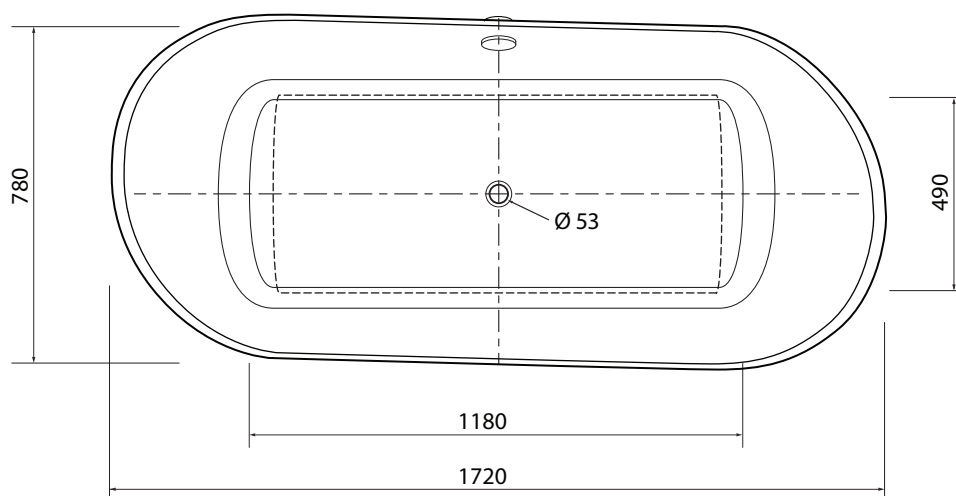

Kleodora

aura™

Product size is subject to a size variance of +/- 0,5 %