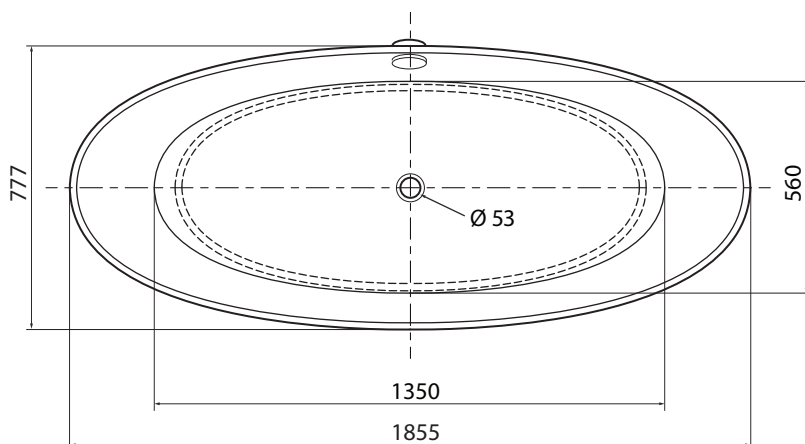

Luxovio

aura™

Product size is subject to a size variance of +/- 0,5 %